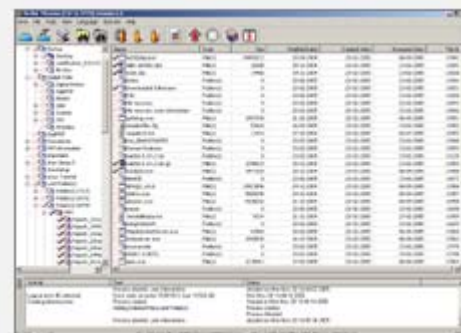

Analysis - It examines the remains of the file structure and the data area of the inaccessible drive and works out the best path to recover files and directories.

Recovery - All recoverable files and directories are presented in a tree structure. You can select any amount of data, from one file to an entire drive, and move it to a safe location.

File System Supported:

- ISO 9660 and Joliet created on any of the major Operating Systems.

Systems Requirement:

- Operating System: Windows NT/2000/XP.
- RAM: 64MB minimum (128 MB recommended)
- Hard Disk: 5MB of free space

Software License Options:

- Single User License
- Administrator License
- Technician License

Software Screen Shot

Software Interface Languages: English, French, Italian, German, Spanish

Product URL: <http://www.stellarinfo.com/cd-data-recovery.htm>