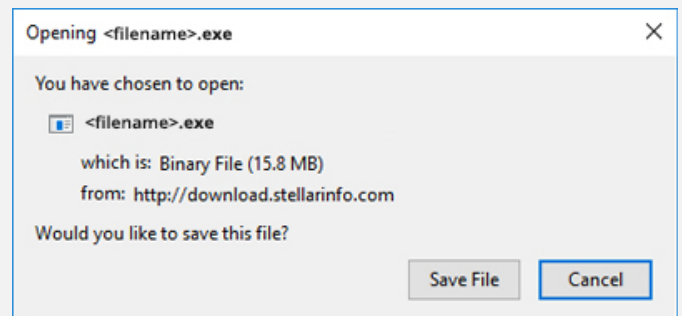

Stellar Repair for Outlook Technician

Steps to Install

Step 1

When Opening Dialog Box Appears Click Save File

Step 2

When Downloads Windows Appears Double-Click the File

Step 3

When Security Warning Dialog Box Appears, Click Run